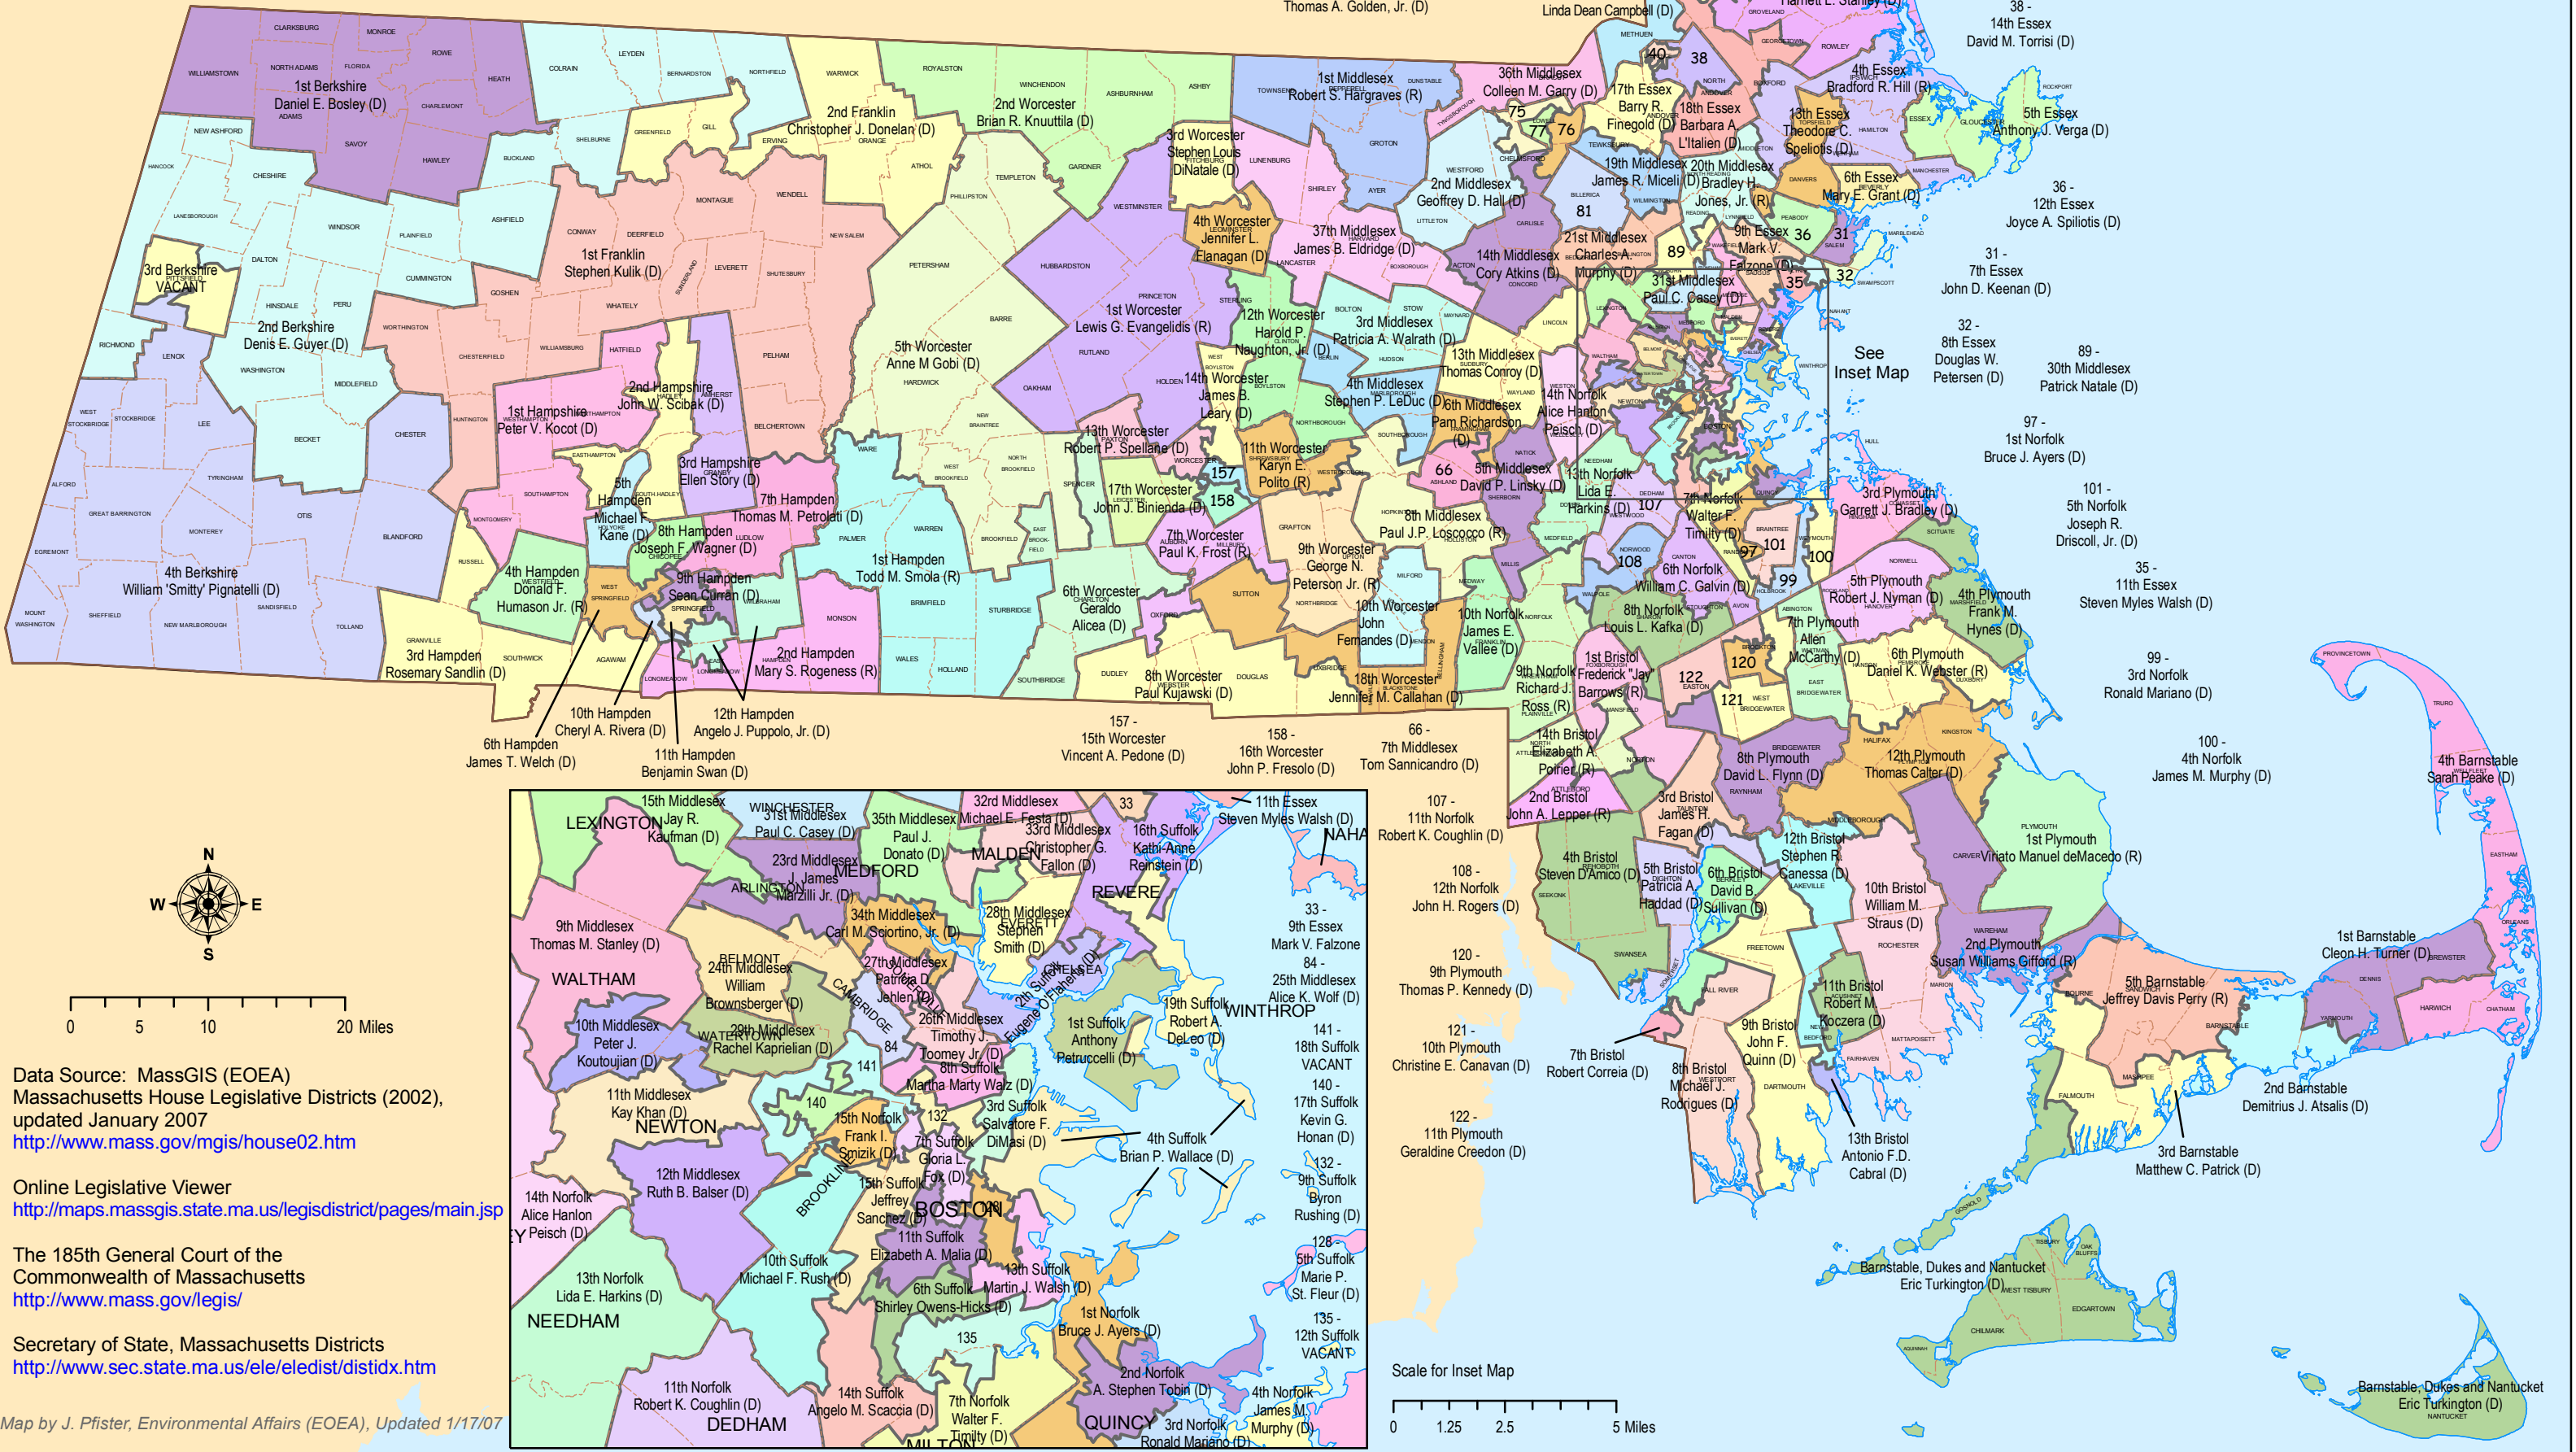

Massachusetts House Legislative Districts and Representatives

Data Source: MassGIS (EOEA)
 Massachusetts House Legislative Districts (2002),
 updated January 2007
<http://www.mass.gov/mgis/house02.htm>

Online Legislative Viewer
<http://maps.massgis.state.ma.us/legisdistrict/pages/main.jsp>

The 185th General Court of the
 Commonwealth of Massachusetts
<http://www.mass.gov/legis/>

Secretary of State, Massachusetts Districts
<http://www.sec.state.ma.us/ele/eledist/distidx.htm>

Map by J. Pfister, Environmental Affairs (EOEA), Updated 1/17/07

Scale for Inset Map
 0 1.25 2.5 5 Miles