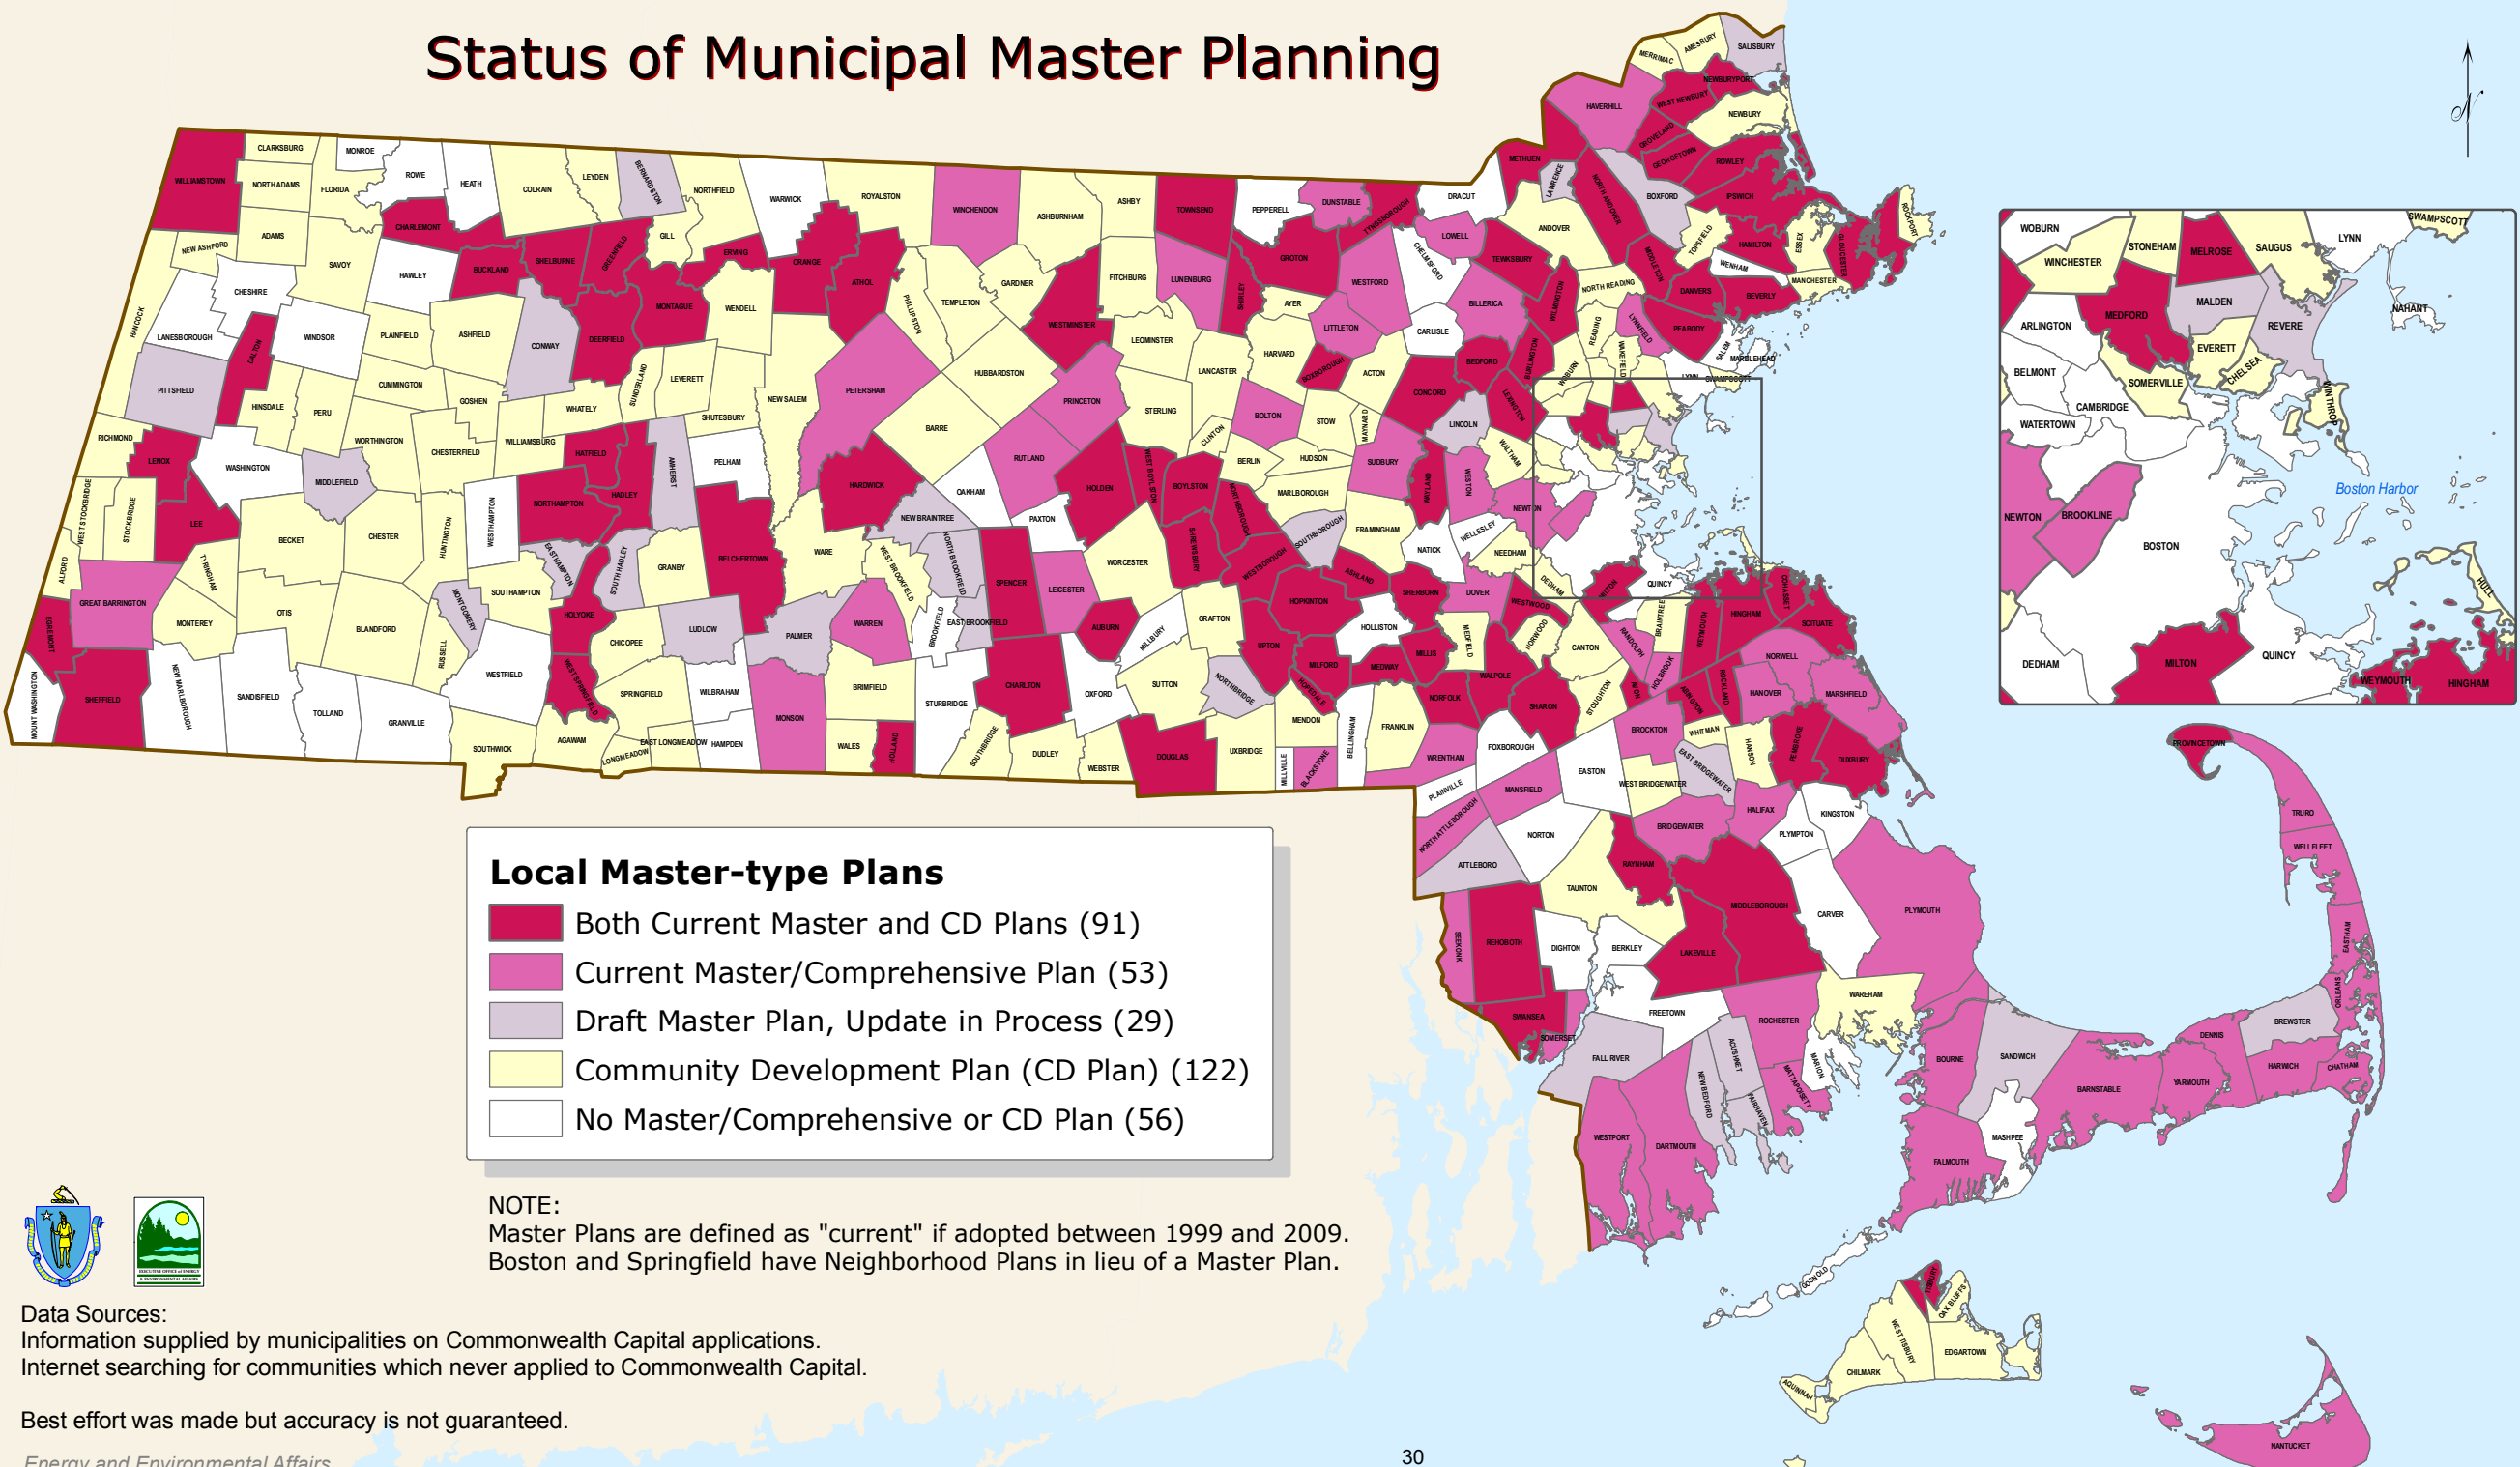

Status of Municipal Master Planning

Local Master-type Plans

- Both Current Master and CD Plans (91)
- Current Master/Comprehensive Plan (53)
- Draft Master Plan, Update in Process (29)
- Community Development Plan (CD Plan) (122)
- No Master/Comprehensive or CD Plan (56)

NOTE:
 Master Plans are defined as "current" if adopted between 1999 and 2009.
 Boston and Springfield have Neighborhood Plans in lieu of a Master Plan.

Data Sources:
 Information supplied by municipalities on Commonwealth Capital applications.
 Internet searching for communities which never applied to Commonwealth Capital.