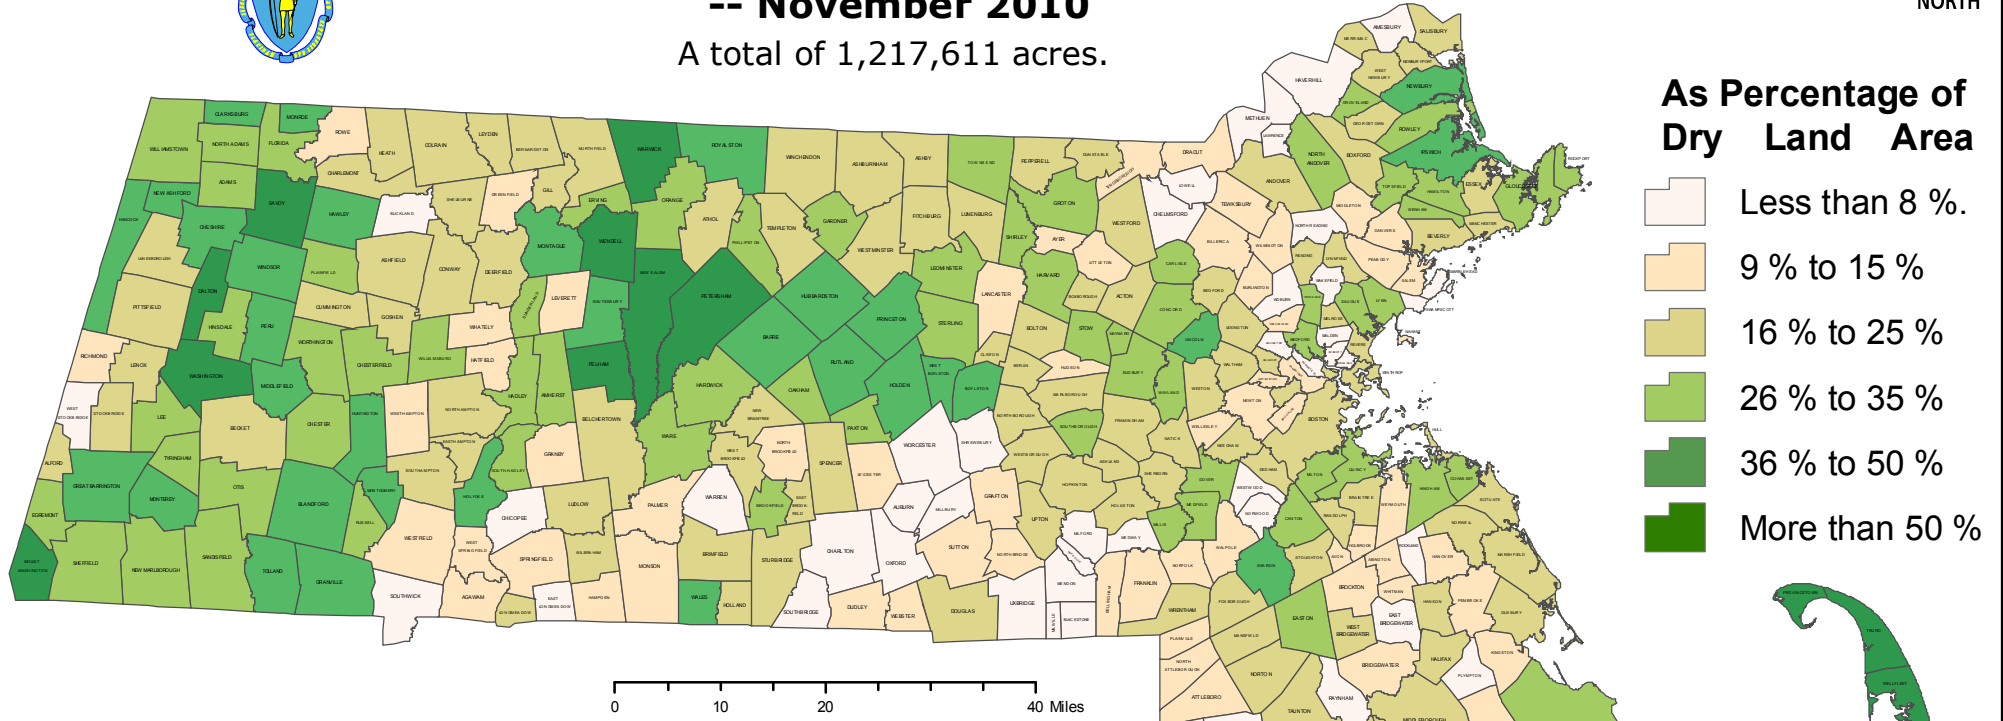

Protected Open Space in Massachusetts -- November 2010

A total of 1,217,611 acres.

0 10 20 40 Miles

Permanently Protected Open Space -- January 2007

A total of 1,126,758 acres.

0 10 20 40 Miles

MassGIS Online Mapping -- Open Space
<http://www.mass.gov/mgis/mapping.htm#OSP>

Data Source: MassGIS, Protected and Recreational Open Space
(Last data update, 11/5/10)
<http://www.mass.gov/mgis/osp.htm>