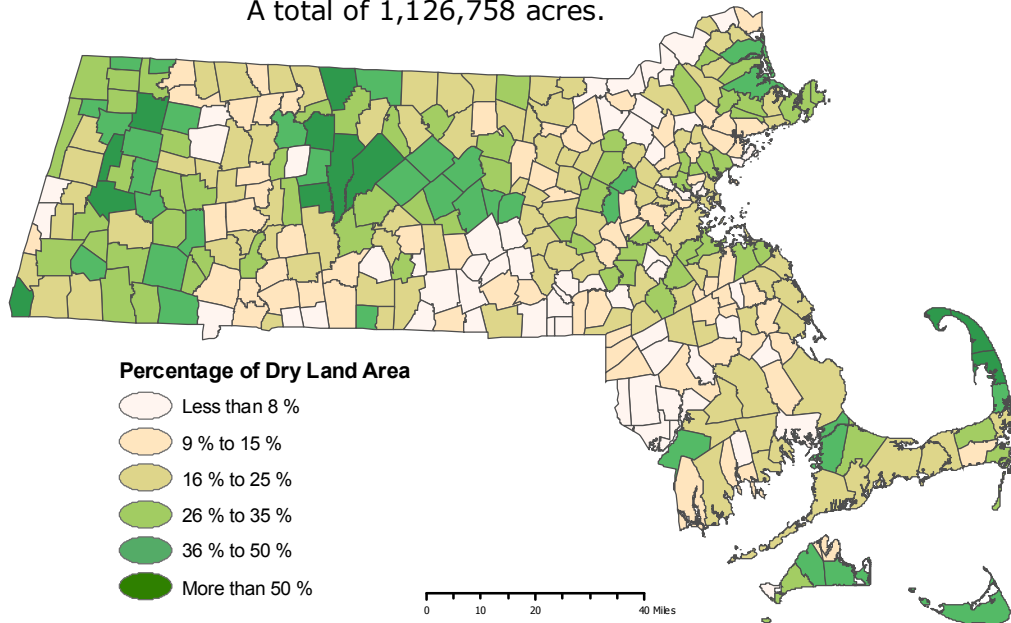

Protected Open Space in Massachusetts -- November 2010

A total of 1,217,611 acres.

0 10 20 40 Miles

Permanently Protected Open Space -- January 2007

A total of 1,126,758 acres.

0 10 20 40 Miles

MassGIS Online Mapping -- Open Space
<http://www.mass.gov/mgis/mapping.htm#OSP>

Data Source: MassGIS, Protected and Recreational Open Space
(Last data update, 11/5/10)
<http://www.mass.gov/mgis/osp.htm>