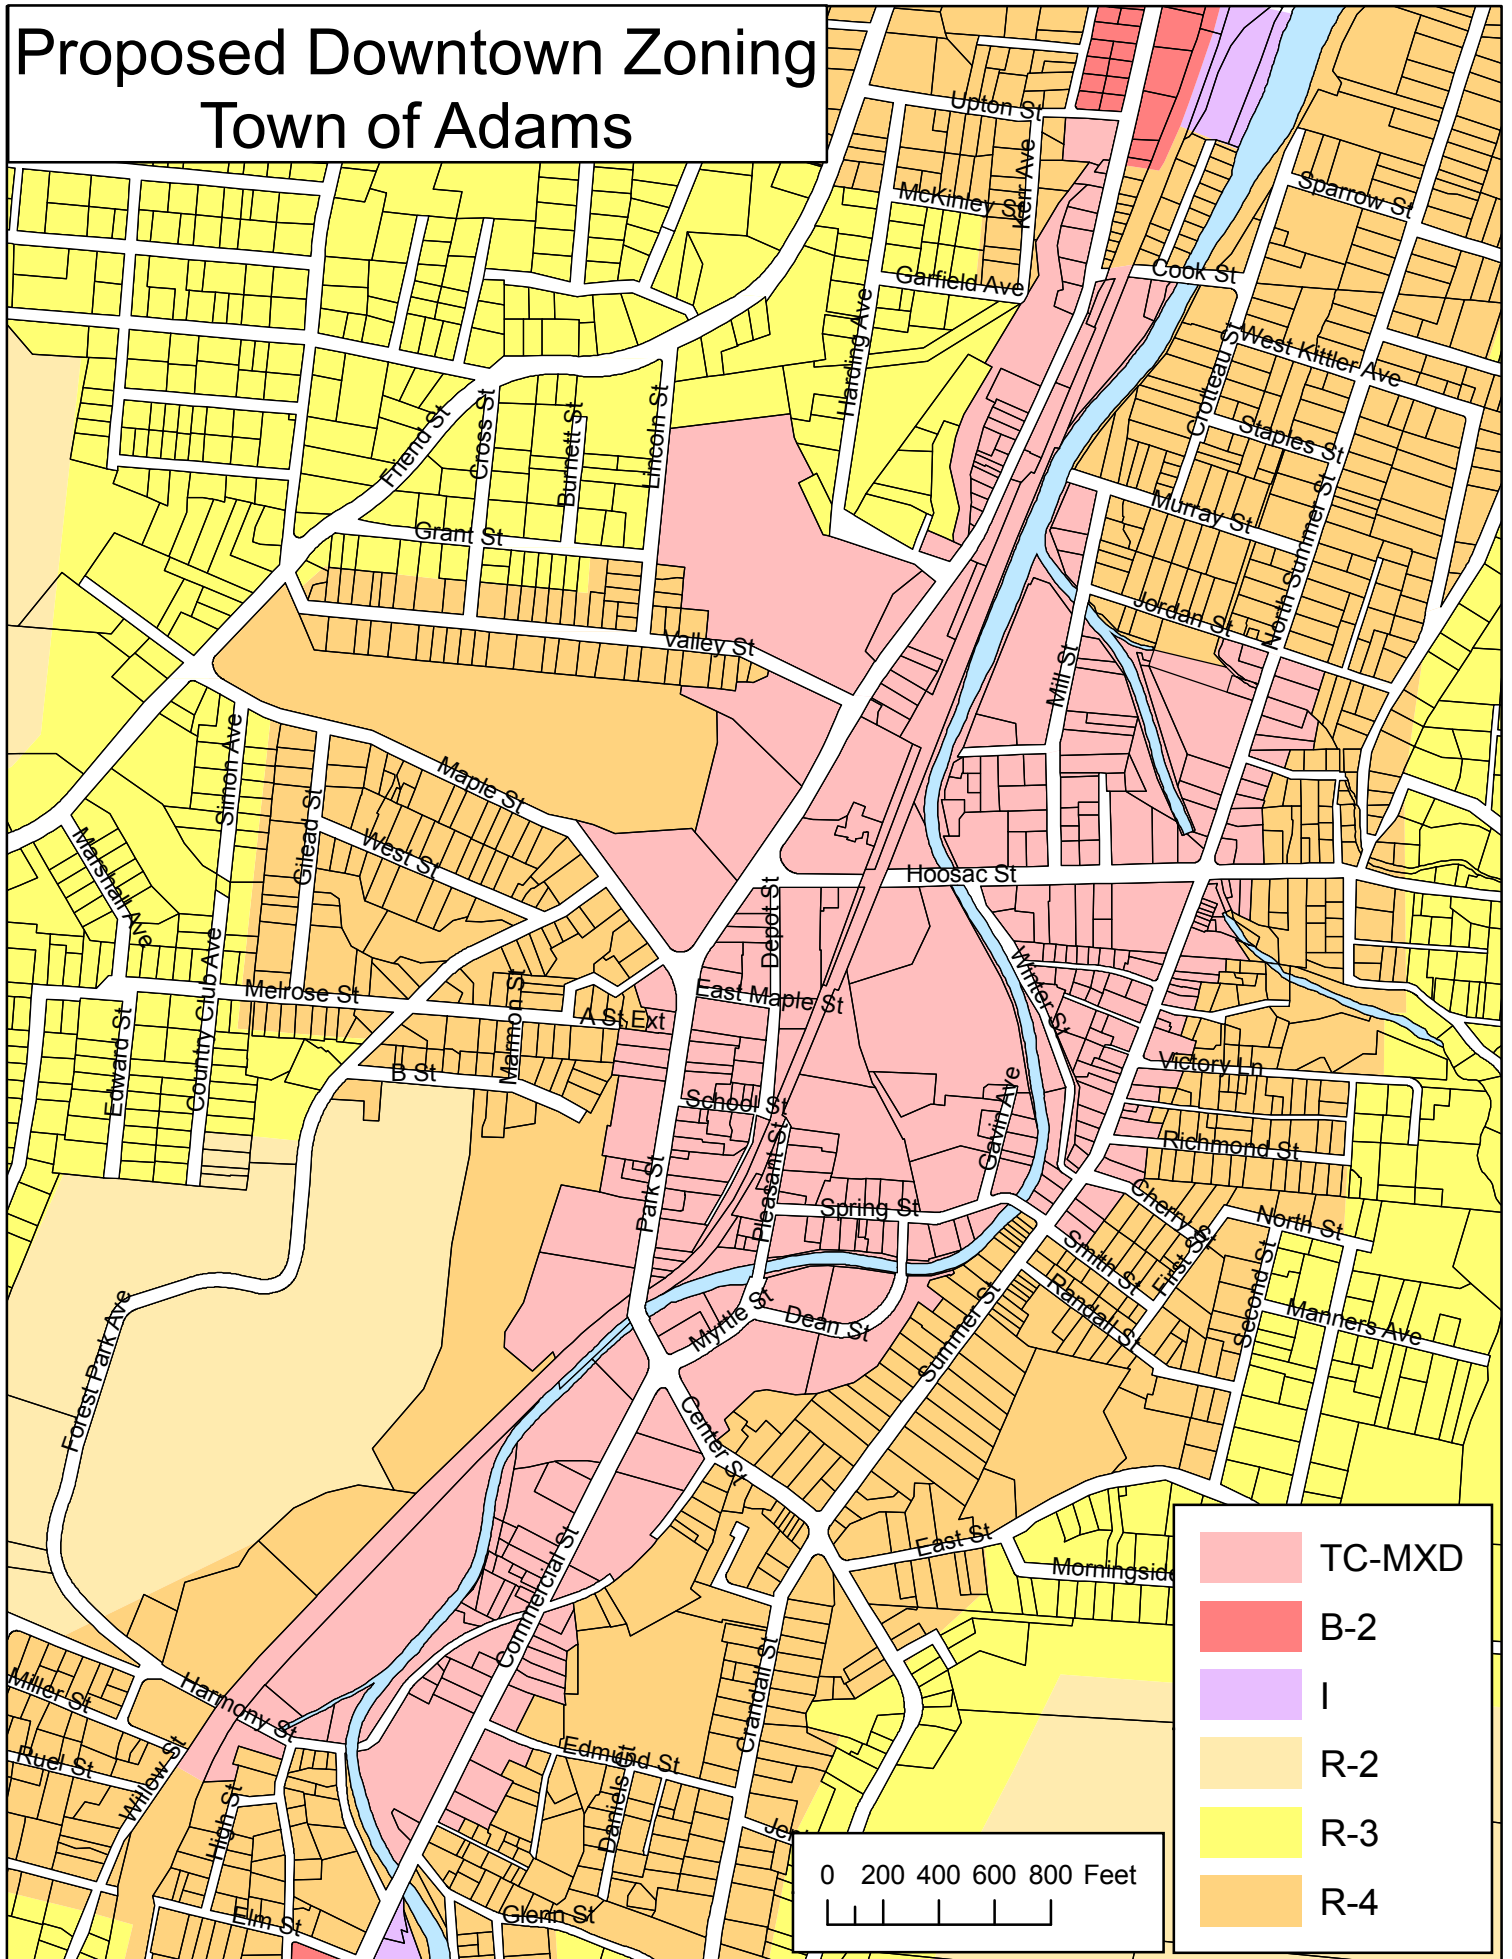

Proposed Downtown Zoning Town of Adams

	TC-MXD
	B-2
	I
	R-2
	R-3
	R-4